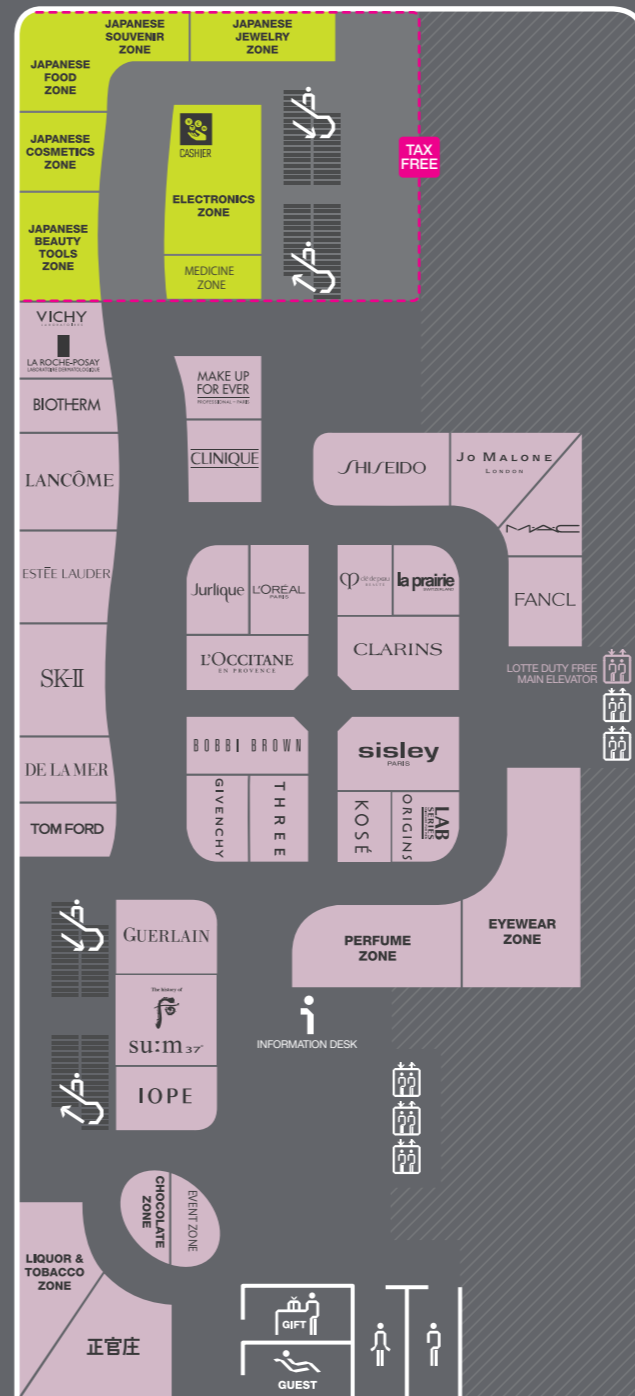

9TH FLOOR

ご利用方法

1

パスポート、航空券など(海外への出国が確認できるもの)を準備してください。

2

ロッテ免税店銀座店にてショッピングをお楽しみください。(東急プラザ銀座8階、9階)

3

決済の後、市中免税店引渡しカウンターにて商品をお受け取りできる引換券をお受け取りください。(引換券紛失にご注意ください。)

4

羽田空港または成田空港にて出国手続き後、「市中免税店引渡しカウンター」で商品をお受け取りください。

・成田空港または羽田空港から海外へ出国されるご本人様にご利用になれます。

・パスポート、航空券など(海外への出国が確認できるもの)が必要ですが。

※上記ブランドはロッテ免税店銀座店の一部のブランドのみ表記されています。
※2016年 11月 30日現在